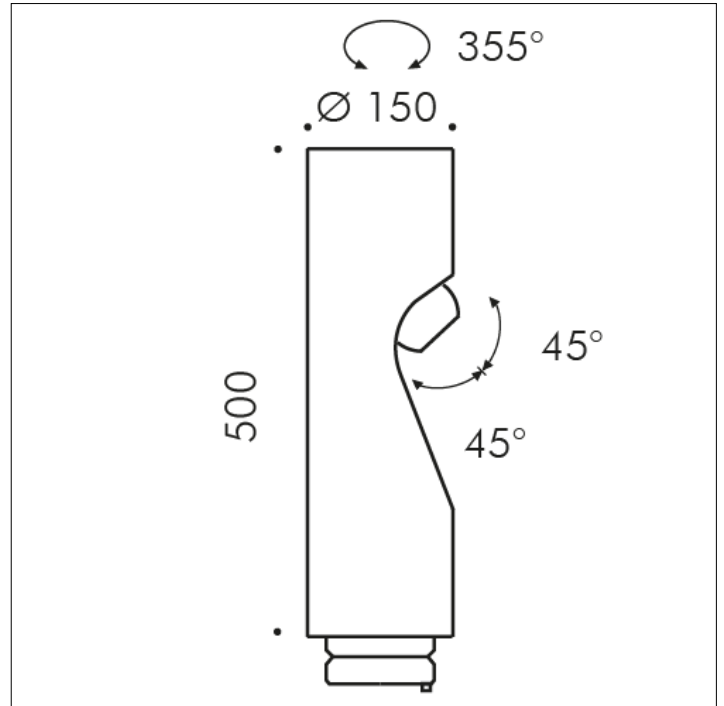

## ACCESSORY

**S.1498  
SHIFT PRO ADDITIONAL HEAD WITH CAMERA**

Passive IP67 camera, 4 MP with fixed 2.8mm lens IR up to 30 meters, PoE ONVIF protocol compatible  
Possibility to add to SHIFT PRO POLE up to three additional heads, obtaining a configuration of two or maximum four heads.  
Accessory available in the following colors: Black (cod.09), Anthracite grey (cod.24)