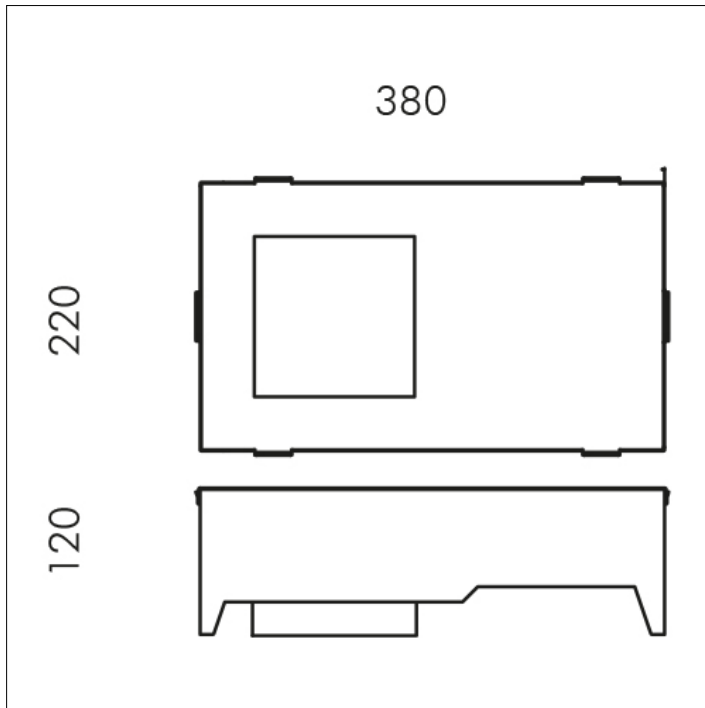

ACCESSORY

**S.7419**
HOUSING FOR CONCRETE CEILINGS

Dim. 220 x 380 x 120mm