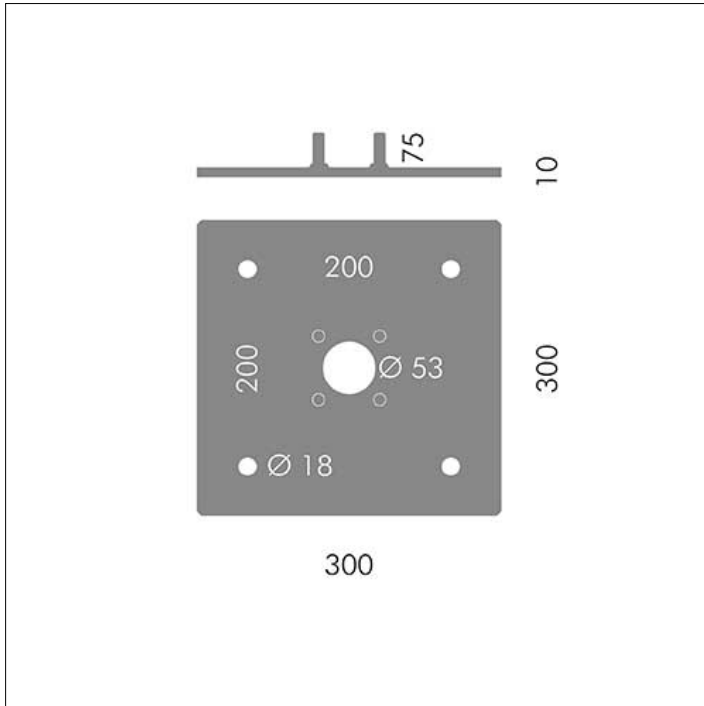

## ACCESSORY

**S.7108**  
**FIXING BASE FOR PARK RECTANGULAR POLE**

Base 300x300mm Spacing 200x200mm Holes for M16  
Accessory available in the following colors: Aluminium grey (cod.14), Anthracite grey (cod.24)