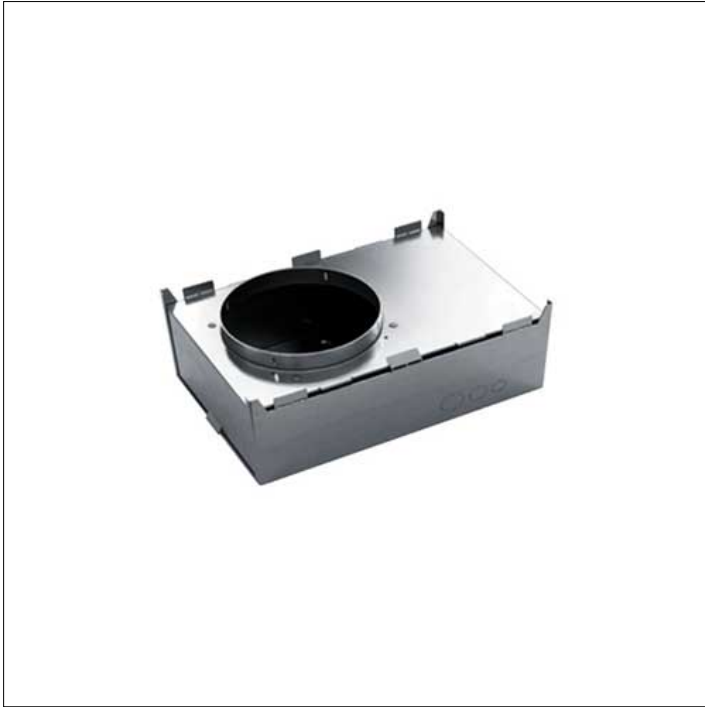

**ACCESSORY****S.7369  
HOUSING FOR CONCRETE CEILINGS**

Dim. 400 x 260 x 170mm