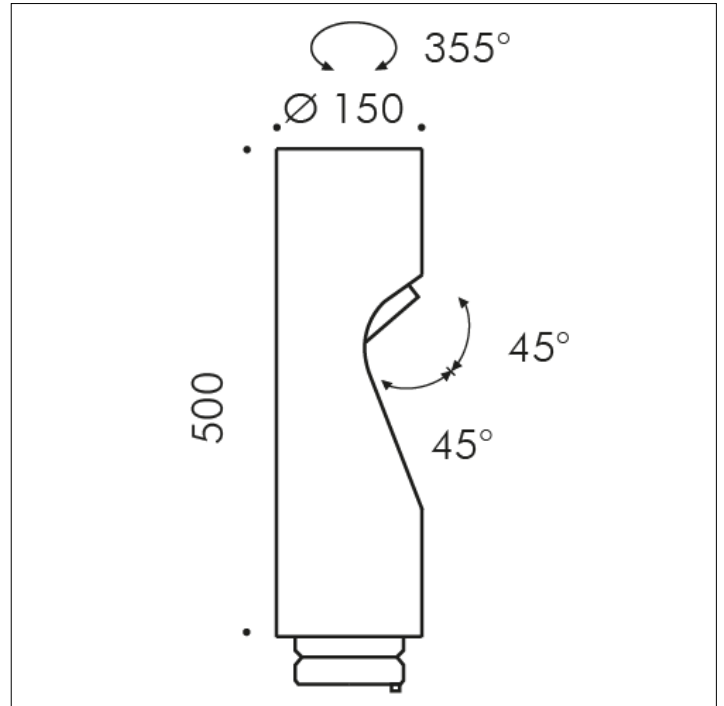

ACCESSORY

S.1491N SHIFT PRO ADDITIONAL HEAD WITH 38° OPTIC

LED MODULE 4000K CRI80 Rated module luminous flux: 4292lm
 Rated luminaire luminous flux: 3002lm Rated module power: 27W
 Rated luminaire power: 30,4W 220V-240Vac 50/60Hz Dimmable
 DALI 2 / PUSH IK10

Possibility to add to SHIFT PRO POLE up to three additional heads, obtaining a configuration of two or maximum four heads.
 Accessory available in the following colors: Black (cod.09),
 Anthracite grey (cod.24)